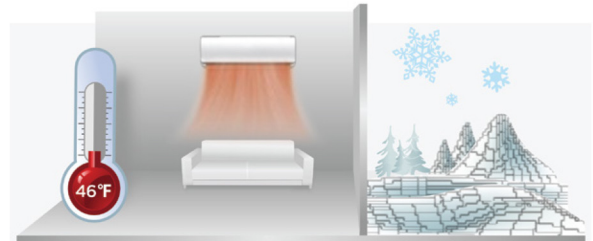

High Density Filters

Compared with ordinary dust filters, the high density filter can increase the dust capture rate by up to 50% and pollen by up to 80%.