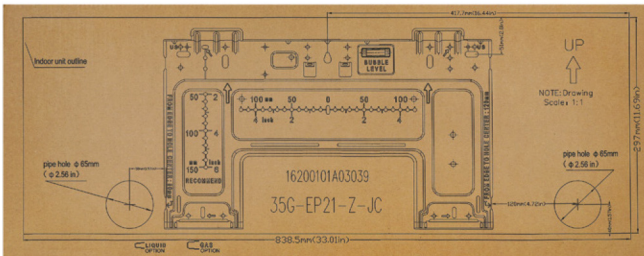

OUTSTANDING FEATURES

INFINI

Stepless Frequency Adjustment

Precise control maintains stable and constant room temperature while reducing sound level and energy consumption.

Follow Me

Built-in temperature sensor in the Remote Controller will sense its surrounding temperature and adjust the room temperature more accurately to provide greater comfort.

Mounting Template

Printed cardboard mounting template is convenient for single-person installation.

46°F Heating

In heating operation, the preset temperature of the air conditioner can be as low as 46°F, which keeps the room temperature steady at 46°F and prevents the house from freezing when it is unoccupied for a long time in severe cold weather.